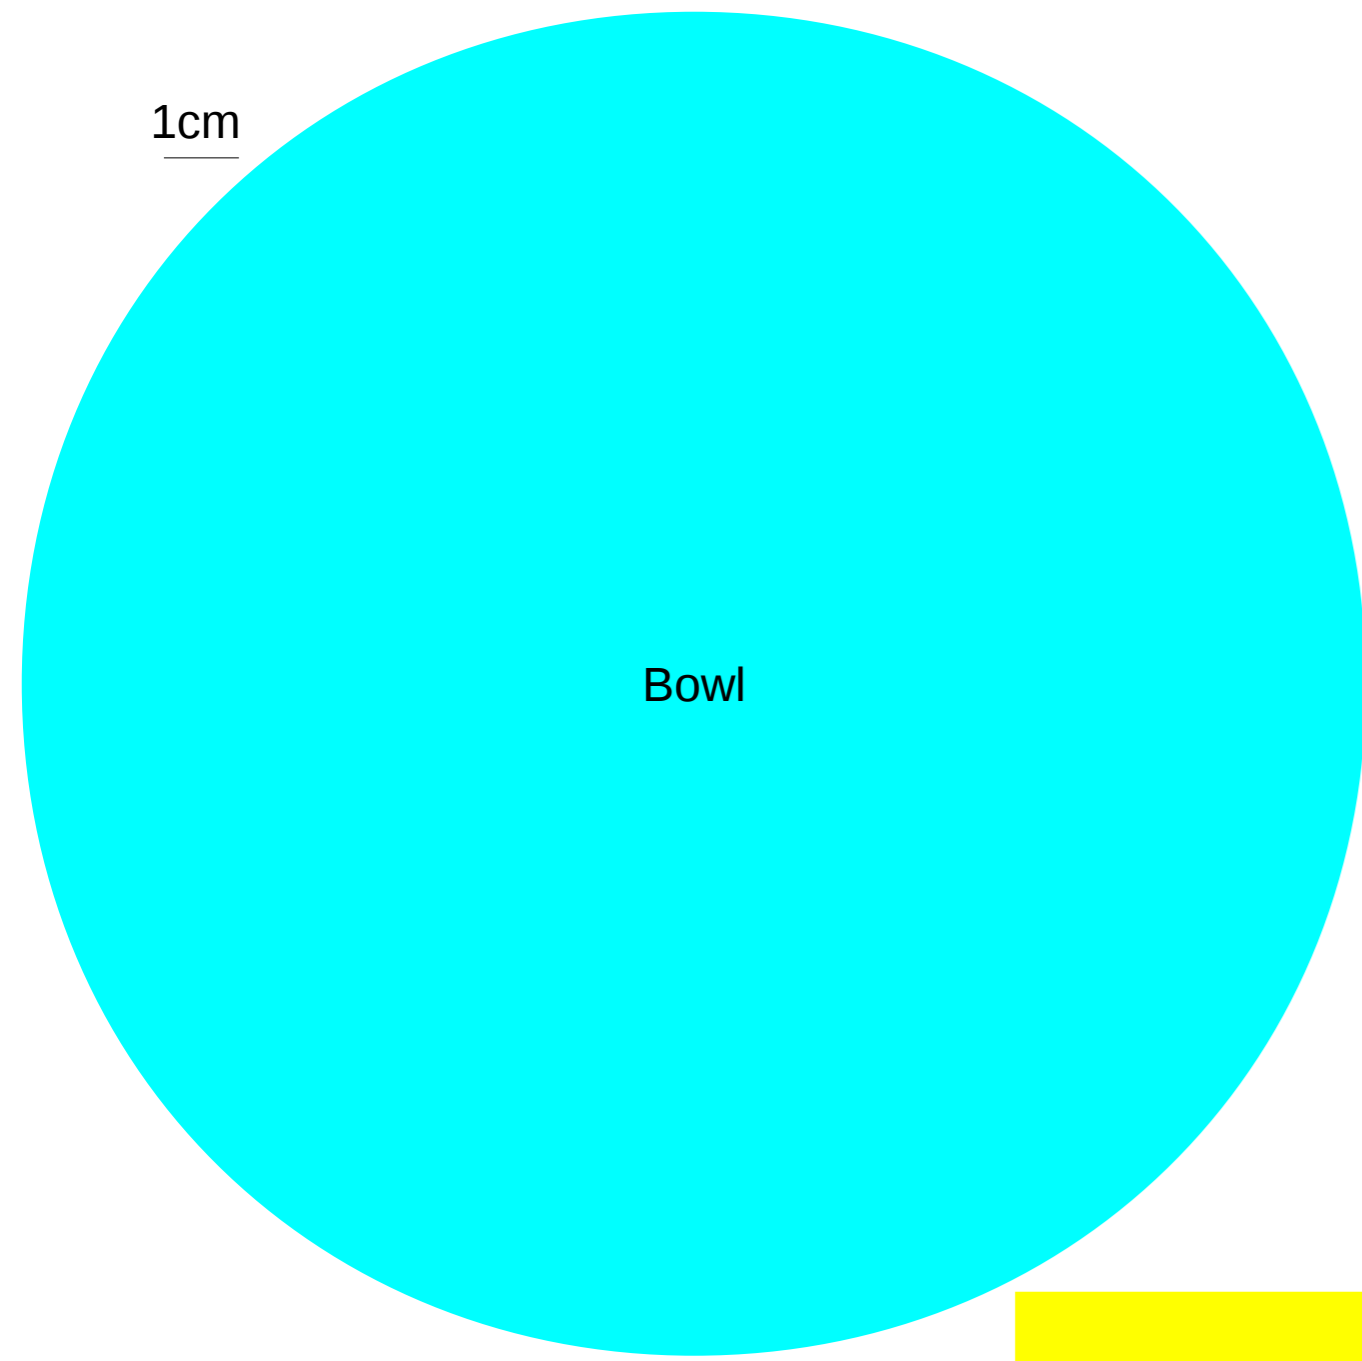

1cm

Bowl

Mug

Fork

Plate

Knife

Spoon